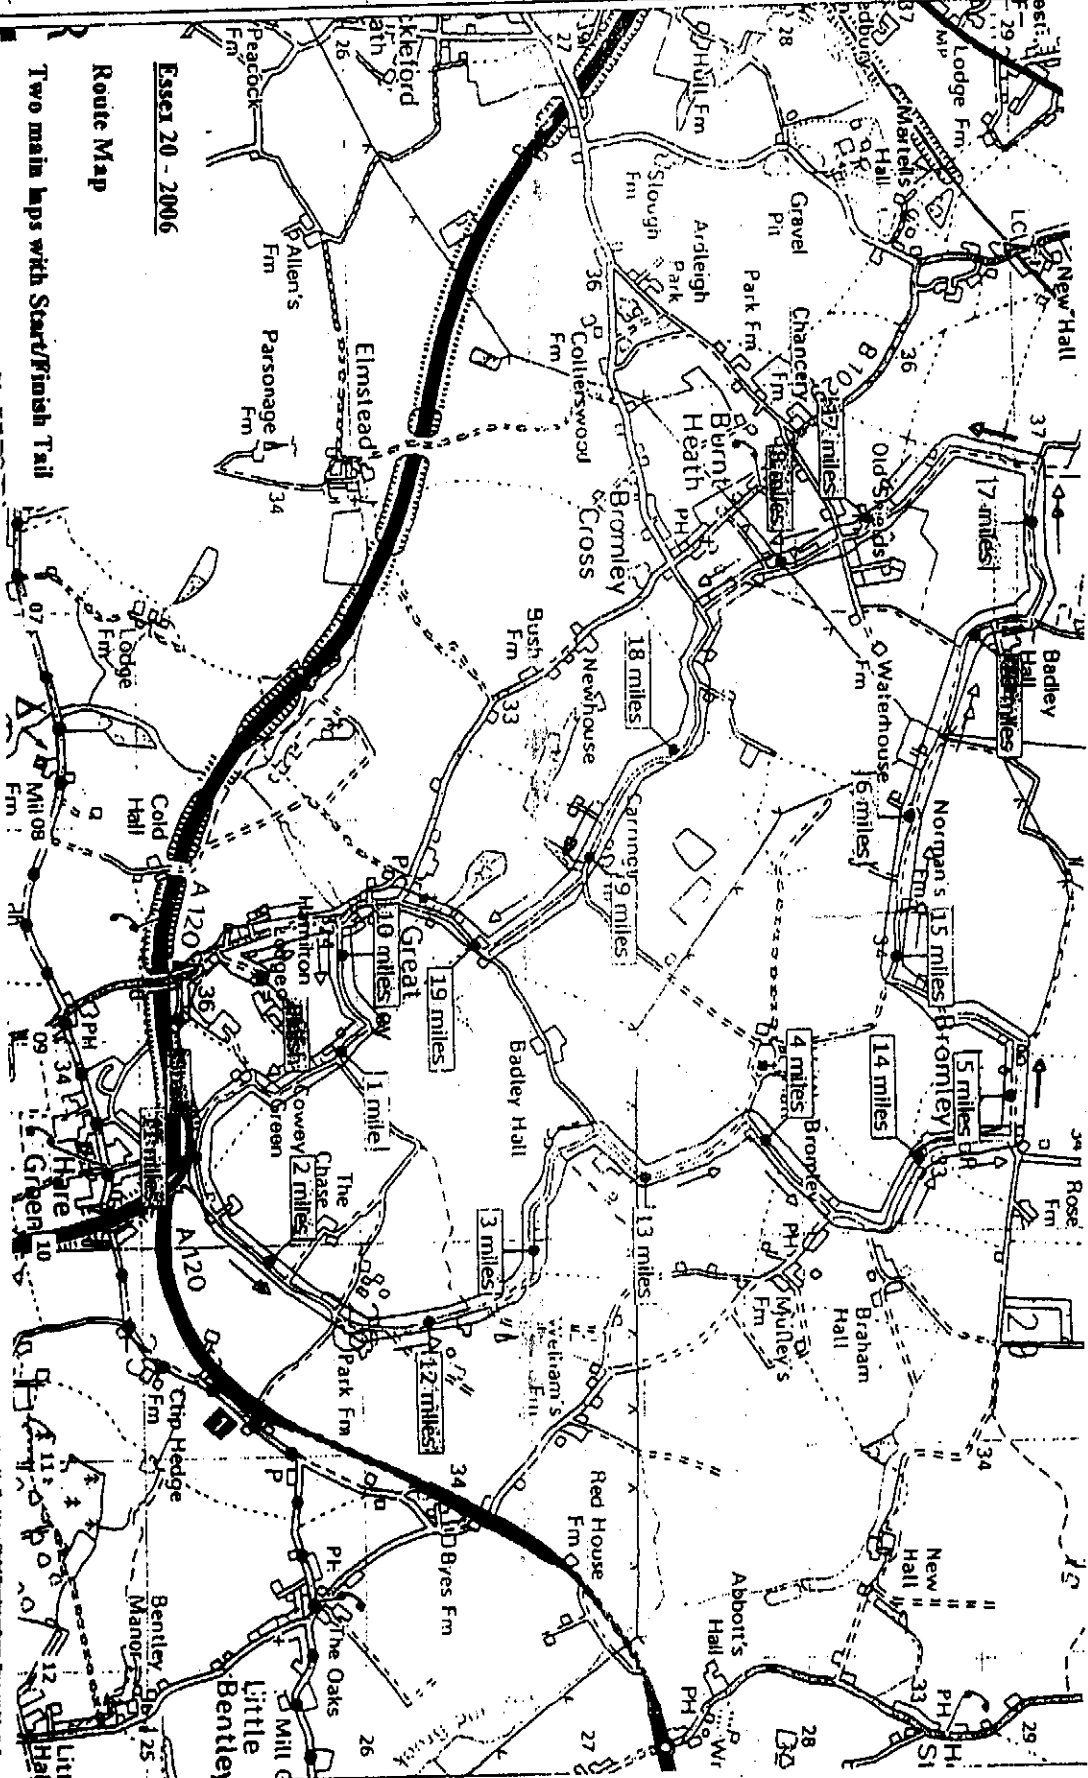

40 m
30 m
20 m
10 m

0m 2m 4m 6m 8m 10m 12m 14m 16m 18m 20m

Essex 20 - 2006

Route Map

Two main laps with Start/Finish Tail

OS Ordnance Survey