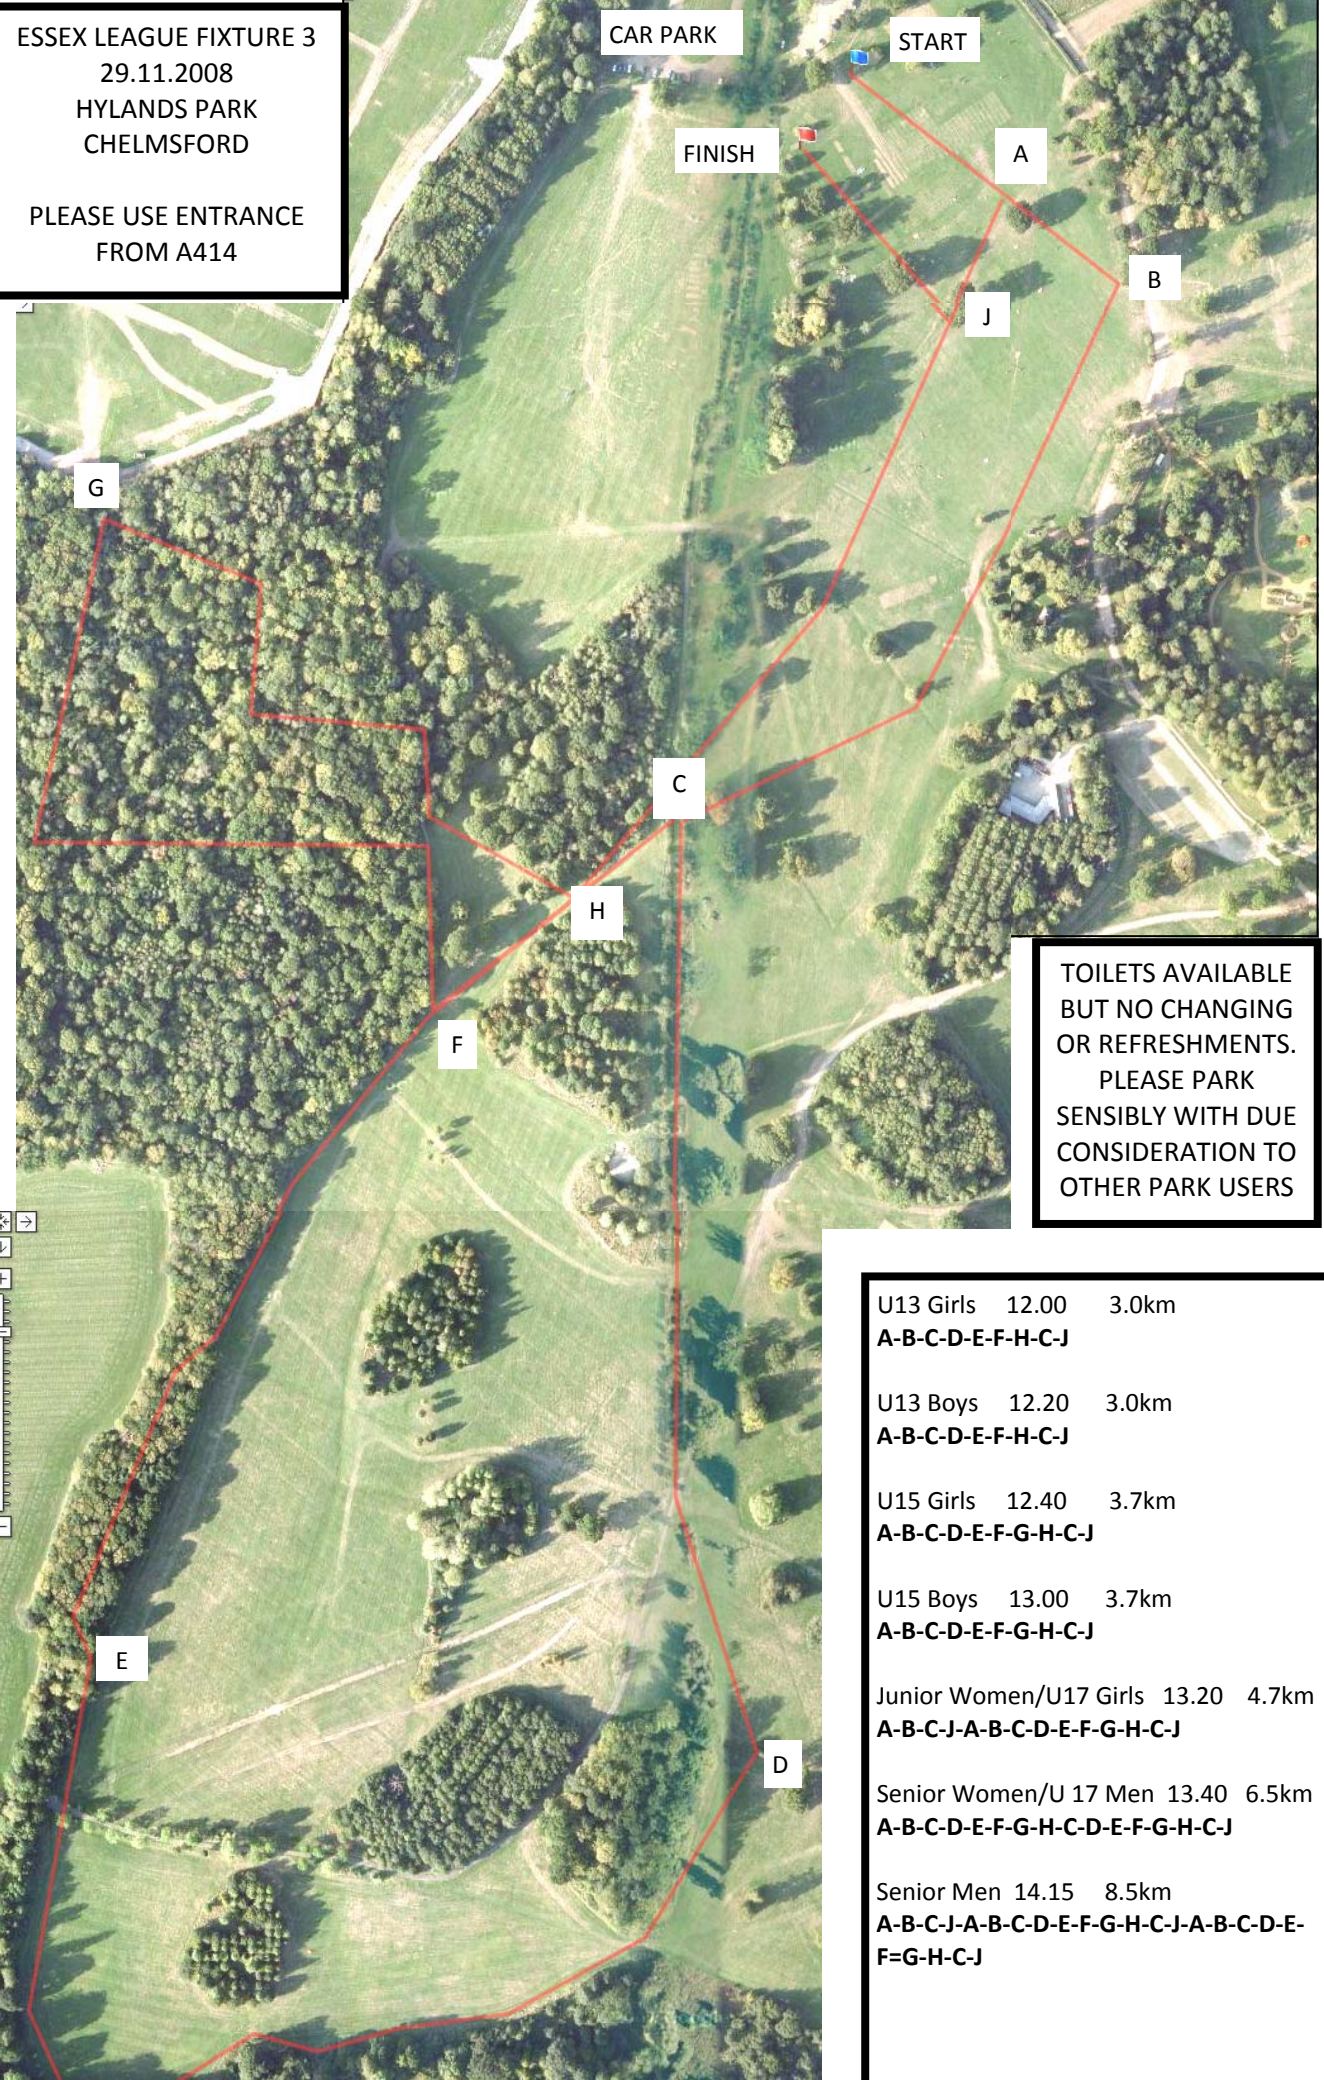

ESSEX LEAGUE FIXTURE 3
 29.11.2008
 HYLANDS PARK
 CHELMSFORD

PLEASE USE ENTRANCE
 FROM A414

TOILETS AVAILABLE
 BUT NO CHANGING
 OR REFRESHMENTS.
 PLEASE PARK
 SENSIBLY WITH DUE
 CONSIDERATION TO
 OTHER PARK USERS

U13 Girls	12.00	3.0km
A-B-C-D-E-F-H-C-J		
U13 Boys	12.20	3.0km
A-B-C-D-E-F-H-C-J		
U15 Girls	12.40	3.7km
A-B-C-D-E-F-G-H-C-J		
U15 Boys	13.00	3.7km
A-B-C-D-E-F-G-H-C-J		
Junior Women/U17 Girls	13.20	4.7km
A-B-C-J-A-B-C-D-E-F-G-H-C-J		
Senior Women/U 17 Men	13.40	6.5km
A-B-C-D-E-F-G-H-C-D-E-F-G-H-C-J		
Senior Men	14.15	8.5km
A-B-C-J-A-B-C-D-E-F-G-H-C-J-A-B-C-D-E-F-G-H-C-J		